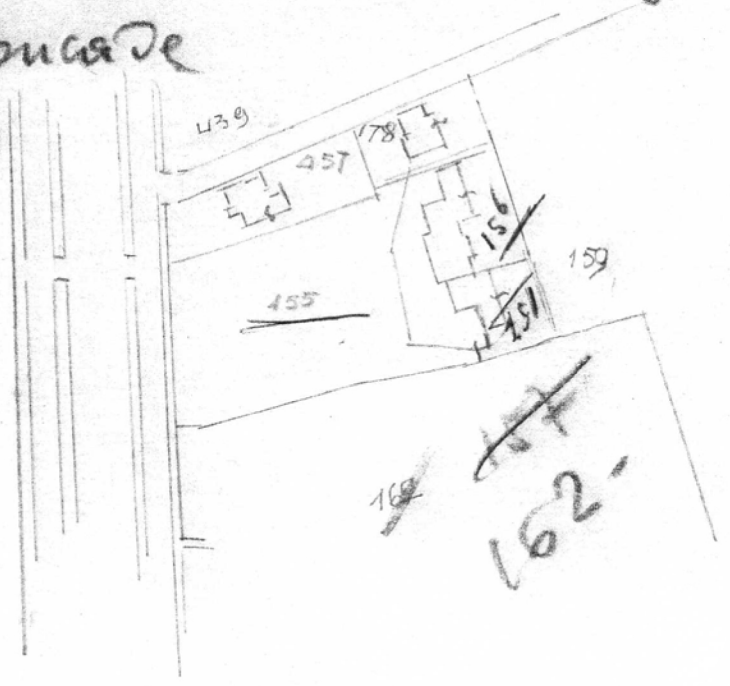

Trovata Sez C. S.M. del Rovere f. 6

Parco a Villa Pisè AZZ1

org del Barone Ciampi Bassetti Ing. Giovanni

Domic, Ronca de

Castello

~~_____~~
~~_____~~
~~_____~~